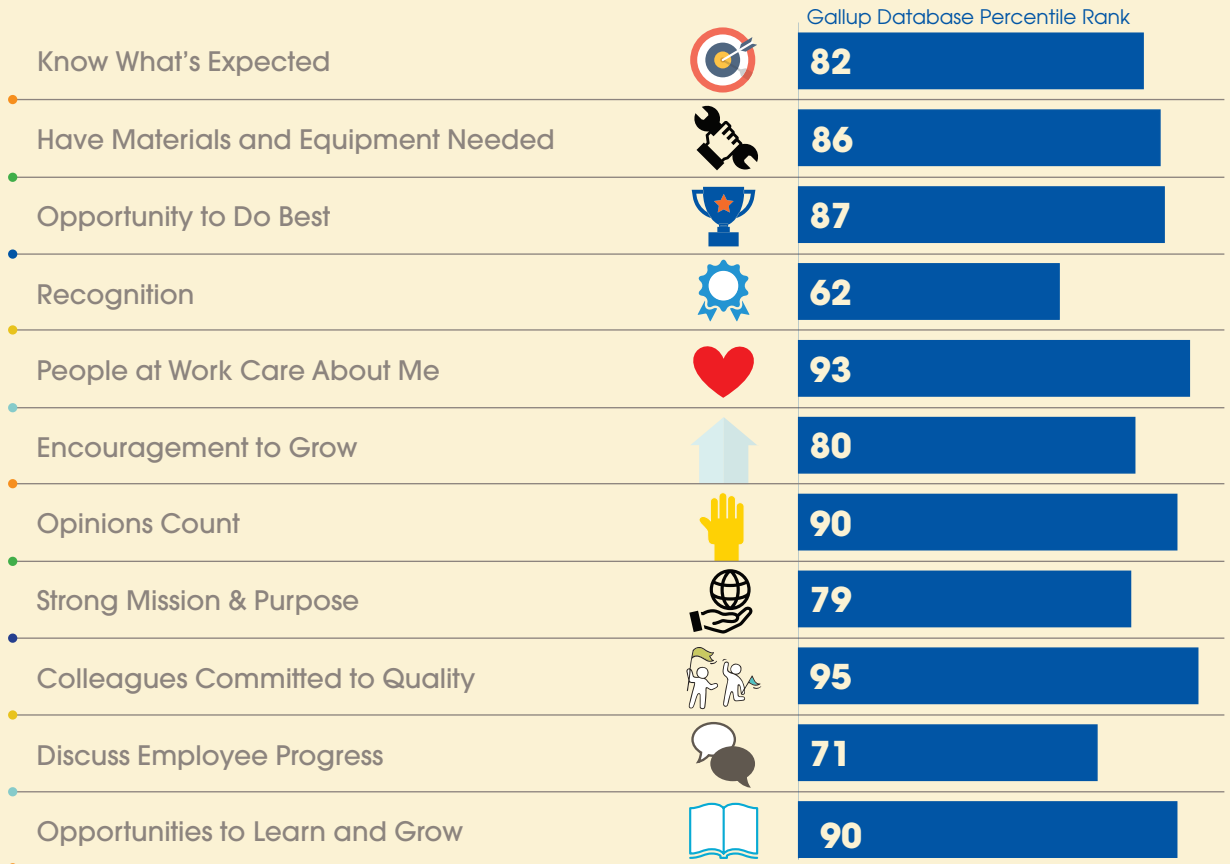

Driving Employee Engagement at Argent Financial Group

MEASURING ENGAGEMENT TO HELP CREATE
A CULTURAL TRANSFORMATION

240

Total Argent Financial Group employees

25

Offices located in 12 southern states

\$17 billion +

Client assets under management

EMPLOYEE ENGAGEMENT

Gallup Database Overall Engagement Index - the Higher the Better

Argent is committed to nurturing our culture and increasing employee engagement with the goal of increasing confidence in company capabilities and resources as we humbly serve our clients and our co-workers in 2018 and beyond.